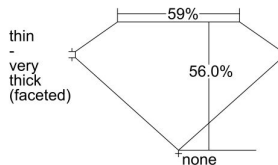

GIA®

FACSIMILE

GIA REPORT 2225117571

Verify this report at GIA.edu

GIA NATURAL DIAMOND DOSSIER®

November 02, 2021
GIA Report Number 2225117571
Shape and Cutting Style ..... Heart Brilliant
Measurements ..... 5.40 x 5.87 x 3.29 mm

GRADING RESULTS

Carat Weight ..... 0.62 carat
Color Grade ..... F
Clarity Grade VVS1

ADDITIONAL GRADING INFORMATION

Polish ..... Excellent
Symmetry ..... Good
Fluorescence ..... None
Clarity Characteristics..... Feather, Indented Natural, Chip
Inspection(s): GIA 2225117571

PROPORTIONS

Profile not to actual proportions

GRADING SCALES

GIA COLOR SCALE		GIA CLARITY SCALE			
COLORLESS	D	VERY VERY SLIGHTLY INCLUDED	FLAWLESS		
	E		INTERNALLY FLAWLESS		
	F	VERY SLIGHTLY INCLUDED	VVS₁		
	G		VVS₂		
	H		VS₁		
	NEAR COLORLESS	I	SLIGHTLY INCLUDED	VS₂	
		J		SI₁	
		FAINT	K	INCLUDED	SI₂
			L		I₁
			M		I₂
VERT LIGHT	N	LIGHT	I₃		
	O				
	P				
	Q				
	R