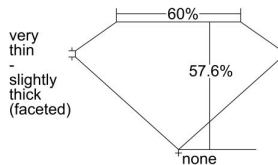

GIA®

FACSIMILE

GIA REPORT 2225092806

Verify this report at GIA.edu

GIA NATURAL DIAMOND DOSSIER®

October 19, 2021
GIA Report Number 2225092806
Shape and Cutting Style ..... Heart Brilliant
Measurements ..... 4.47 x 5.25 x 3.02 mm

GRADING RESULTS

Carat Weight ..... 0.41 carat
Color Grade ..... H
Clarity Grade VVS1

ADDITIONAL GRADING INFORMATION

Polish ..... Excellent
Symmetry ..... Very Good
Fluorescence ..... None
Clarity Characteristics ..... Pinpoint, Natural
Inscription(s): GIA 2225092806

PROPORTIONS

Profile not to actual proportions

GRADING SCALES

GIA COLOR SCALE		GIA CLARITY SCALE			
COLORLESS	D	VERY VERY SLIGHTLY INCLUDED	FLAWLESS		
	E		INTERNALLY FLAWLESS		
	F	VERY SLIGHTLY INCLUDED	VVS₁		
	G		VVS₂		
	H		VS₁		
	NEAR COLORLESS	I	SLIGHTLY INCLUDED	VS₂	
		J		SI₁	
		FAINT	K	INCLUDED	SI₂
			L		I₁
			M		I₂
VERT LIGHT	N	LIGHT	I₃		
	O				
	P				
	Q				
	R