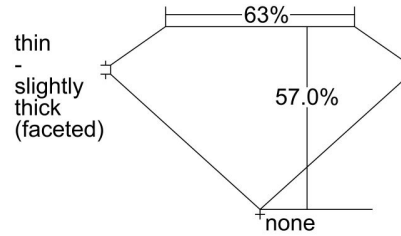

GIA NATURAL DIAMOND GRADING REPORT

November 23, 2022
 GIA Report Number 2225020948
 Shape and Cutting Style Pear Brilliant
 Measurements 15.15 x 8.84 x 5.04 mm

GRADING RESULTS

Carat Weight 4.00 carat
 Color Grade E
 Clarity Grade VS2

ADDITIONAL GRADING INFORMATION

Polish Excellent
 Symmetry Excellent
 Fluorescence None
 Inscription(s): GIA 2225020948
Comments: An additional pinpoint is not shown.

PROPORTIONS

Profile not to actual proportions

CLARITY CHARACTERISTICS

KEY TO SYMBOLS*

- Feather
- Needle
- Pinpoint
- Cloud

* Red symbols denote internal characteristics (inclusions). Green or black symbols denote external characteristics (blemishes). Diagram is an approximate representation of the diamond, and symbols shown indicate type, position, and approximate size of clarity characteristics. All clarity characteristics may not be shown. Details of finish are not shown.