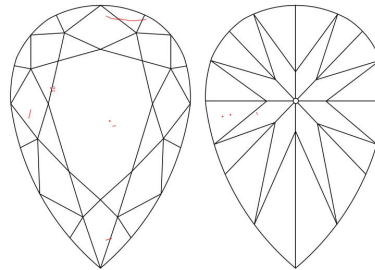

GIA NATURAL DIAMOND GRADING REPORT

November 23, 2022
 GIA Report Number 2225020948
 Shape and Cutting Style Pear Brilliant
 Measurements 15.15 x 8.84 x 5.04 mm

GRADING RESULTS

Carat Weight 4.00 carat
 Color Grade E
 Clarity Grade VS2

ADDITIONAL GRADING INFORMATION

Polish Excellent
 Symmetry Excellent
 Fluorescence None
 Inscription(s): GIA 2225020948
Comments: An additional pinpoint is not shown.

PROPORTIONS

Profile not to actual proportions

CLARITY CHARACTERISTICS

KEY TO SYMBOLS*

- Feather
- Needle
- Pinpoint
- Cloud

* Red symbols denote internal characteristics (inclusions). Green or black symbols denote external characteristics (blemishes). Diagram is an approximate representation of the diamond, and symbols shown indicate type, position, and approximate size of clarity characteristics. All clarity characteristics may not be shown. Details of finish are not shown.