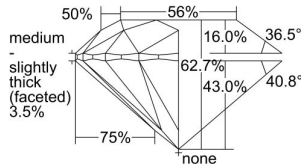

GIA®

FACSIMILE

GIA REPORT 2223643828

Verify this report at GIA.edu

GIA NATURAL DIAMOND DOSSIER®

September 19, 2022
GIA Report Number 2223643828
Shape and Cutting Style ..... Round Brilliant
Measurements ..... 5.22 - 5.25 x 3.28 mm

GRADING RESULTS

Carat Weight ..... 0.55 carat
Color Grade ..... J
Clarity Grade VS1
Cut Grade ..... Excellent

ADDITIONAL GRADING INFORMATION

Polish ..... Excellent
Symmetry ..... Excellent
Fluorescence ..... None
Clarity Characteristics ..... Crystal, Cloud
Inscription(s): GIA 2223643828

PROPORTIONS

Profile to actual proportions