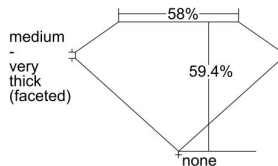

GIA®

FACSIMILE

GIA REPORT 2223618905

Verify this report at GIA.edu

GIA NATURAL DIAMOND DOSSIER®

September 01, 2022
GIA Report Number 2223618905
Shape and Cutting Style ..... Oval Brilliant
Measurements ..... 6.08 x 4.40 x 2.62 mm

GRADING RESULTS

Carat Weight ..... 0.46 carat
Color Grade ..... D
Clarity Grade VVS1

ADDITIONAL GRADING INFORMATION

Polish ..... Excellent
Symmetry ..... Very Good
Fluorescence ..... None
Clarity Characteristics ..... Pinpoint
Inscription(s): GIA 2223618905

PROPORTIONS

Profile not to actual proportions

GRADING SCALES

GIA COLOR SCALE		GIA CLARITY SCALE		
COLORLESS	D	VERY VERY SLIGHTLY INCLUDED	FLAWLESS	
	E		INTERNALLY FLAWLESS	
	F		VVS₁	
	G		VVS₂	
	NEAR COLORLESS	H	VERY SLIGHTLY INCLUDED	VS₁
		I		VS₂
		J	SLIGHTLY INCLUDED	S₁
		K		S₂
		L		I₁
		M		I₂
FAINT	N	INCLUDED	I₃	
	O			
	P			
	Q			
	R			
	S			
VERT LIGHT	T			
	U			
	V			
	W			
	X			
	Y			
LIGHT	Z