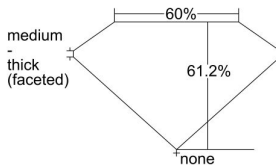

GIA®

FACSIMILE

GIA REPORT 2223547228

Verify this report at GIA.edu

GIA NATURAL DIAMOND DOSSIER®

July 22, 2022
GIA Report Number 2223547228
Shape and Cutting Style ..... Oval Brilliant
Measurements ..... 6.57 x 4.36 x 2.67 mm

GRADING RESULTS

Carat Weight ..... 0.50 carat
Color Grade ..... F
Clarity Grade VS2

ADDITIONAL GRADING INFORMATION

Polish ..... Excellent
Symmetry ..... Very Good
Fluorescence ..... None
Clarity Characteristics ..... Crystal, Cloud
Inscription(s): GIA 2223547228

PROPORTIONS

Profile not to actual proportions

GRADING SCALES

GIA COLOR SCALE		GIA CLARITY SCALE			
COLORLESS	D	VERY VERY SLIGHTLY INCLUDED	FLAWLESS		
	E		INTERNALLY FLAWLESS		
	F	VERY SLIGHTLY INCLUDED	VVS₁		
	G		VVS₂		
	H		VS₁		
	NEAR COLORLESS	I	SLIGHTLY INCLUDED	VS₂	
		J		SI₁	
		FAINT	K	INCLUDED	SI₂
			L		I₁
			M		I₂
VERT LIGHT	N		INCLUDED	I₃	
	O				
	P				
	Q				
	LIGHT		R		
		S			
		T			
U					
V					
W					
X					
Y					
Z