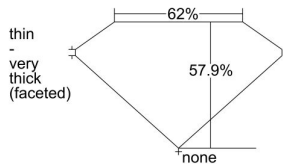

GIA®

FACSIMILE

GIA REPORT 2223139075

Verify this report at GIA.edu

GIA NATURAL DIAMOND DOSSIER®

November 08, 2021
GIA Report Number 2223139075
Shape and Cutting Style ..... Heart Brilliant
Measurements ..... 4.66 x 5.55 x 3.21 mm

GRADING RESULTS

Carat Weight ..... 0.50 carat
Color Grade ..... E
Clarity Grade VS2

ADDITIONAL GRADING INFORMATION

Polish ..... Excellent
Symmetry ..... Good
Fluorescence ..... None
Clarity Characteristics..... Crystal, Feather, Indented Natural
Inscription(s): GIA 2223139075

PROPORTIONS

Profile not to actual proportions

GRADING SCALES

GIA COLOR SCALE		GIA CLARITY SCALE			
COLORLESS	D	VERY VERY SLIGHTLY INCLUDED	FLAWLESS		
	E		INTERNALLY FLAWLESS		
	F	VERY SLIGHTLY INCLUDED	VVS₁		
	G		VVS₂		
	H		VS₁		
	NEAR COLORLESS	I	SLIGHTLY INCLUDED	VS₂	
		J		SI₁	
		FAINT	K	INCLUDED	SI₂
			L		I₁
			M		I₂
VERT LIGHT	N	LIGHT	I₃		
	O				
	P				
	Q				
	R