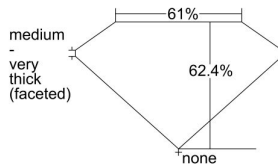

GIA®

FACSIMILE

GIA REPORT 2221543585

Verify this report at GIA.edu

GIA NATURAL DIAMOND DOSSIER®

July 22, 2022
GIA Report Number 2221543585
Shape and Cutting Style ..... Pear Brilliant
Measurements ..... 7.22 x 4.49 x 2.81 mm

GRADING RESULTS

Carat Weight ..... 0.53 carat
Color Grade ..... F
Clarity Grade VS1

ADDITIONAL GRADING INFORMATION

Polish ..... Excellent
Symmetry ..... Very Good
Fluorescence ..... Faint
Clarity Characteristics..Crystal, Cloud, Pinpoint, Indented Natural
Inscription(s): GIA 2221543585

PROPORTIONS

Profile not to actual proportions

GRADING SCALES

GIA COLOR SCALE		GIA CLARITY SCALE			
COLORLESS	D	VERY VERY SLIGHTLY INCLUDED	FLAWLESS		
	E		INTERNALLY FLAWLESS		
	F	VERY SLIGHTLY INCLUDED	VVS₁		
	G		VVS₂		
	H		VS₁		
	NEAR COLORLESS	I	SLIGHTLY INCLUDED	VS₂	
		J		SI₁	
		FAINT	K	INCLUDED	SI₂
			L		I₁
			M		I₂
VERT LIGHT	N	INCLUDED	I₃		
	O				
	P				
	Q				
	R				
LIGHT	S				
	T				
	U				
	V				
	W				
X					
Y					
Z