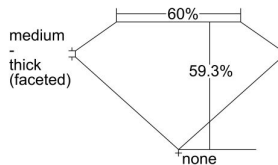

GIA®

FACSIMILE

GIA REPORT 2221406968

Verify this report at GIA.edu

GIA NATURAL DIAMOND DOSSIER®

April 12, 2022
GIA Report Number 2221406968
Shape and Cutting Style ..... Oval Brilliant
Measurements ..... 7.66 x 5.07 x 3.00 mm

GRADING RESULTS

Carat Weight ..... 0.75 carat
Color Grade ..... D
Clarity Grade VS2

ADDITIONAL GRADING INFORMATION

Polish ..... Excellent
Symmetry ..... Excellent
Fluorescence ..... Faint
Clarity Characteristics..... Crystal, Cavity, Feather, Cloud
Inscription(s): GIA 2221406968

PROPORTIONS

Profile not to actual proportions

GRADING SCALES

GIA COLOR SCALE		GIA CLARITY SCALE	
COLORLESS	D	VERY VERY SLIGHTLY INCLUDED	FLAWLESS
	E		INTERNALLY FLAWLESS
	F		VVS₁
	G		VVS₂
	H		VS₁
	I		VS₂
	J		SI₁
	K		SI₂
	L		I₁
	M		I₂
NEAR COLORLESS	N	SLIGHTLY INCLUDED	I₃
	O		
	P		
	Q		
FAINT	R		
	S		
	T		
	U		
VERY LIGHT	V		
	W		
	X		
	Y		
LIGHT	Z