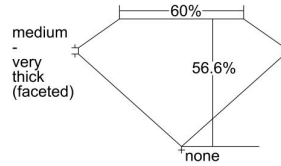

GIA®

FACSIMILE

GIA REPORT 2221399353

Verify this report at gia.edu

GIA NATURAL DIAMOND DOSSIER®

April 15, 2022
GIA Report Number 2221399353
Shape and Cutting Style ..... Heart Brilliant
Measurements ..... 5.40 x 6.30 x 3.57 mm

GRADING RESULTS

Carat Weight ..... 0.71 carat
Color Grade ..... E
Clarity Grade VVS2

ADDITIONAL GRADING INFORMATION

Polish ..... Excellent
Symmetry ..... Very Good
Fluorescence ..... Faint
Clarity Characteristics..... Needle, Pinpoint
Inscription(s): GIA 2221399353

PROPORTIONS

Profile not to actual proportions

GRADING SCALES

GIA COLOR SCALE		GIA CLARITY SCALE			
COLORLESS	D	VERY VERY SLIGHTLY INCLUDED	FLAWLESS		
	E		INTERNALLY FLAWLESS		
	F		VVS₁		
	G		VVS₂		
	NEAR COLORLESS	H	VERY SLIGHTLY INCLUDED	VS₁	
		I		VS₂	
		FAINT	J	SLIGHTLY INCLUDED	S₁
			K		S₂
	L		I₁		
	VERT LIGHT		M	INCLUDED	I₂
N			I₃		
O					
P					
LIGHT	Q				
	R				
	S				
	T				
	U				
	V				
	W				
	X				
	Y				
	Z