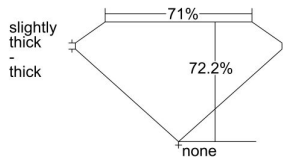

GIA®

FACSIMILE

GIA REPORT 2221345022

Verify this report at GIA.edu

GIA NATURAL DIAMOND DOSSIER®

March 11, 2022
GIA Report Number 2221345022
Shape and Cutting Style ..... Square Modified Brilliant
Measurements ..... 4.87 x 4.83 x 3.49 mm

GRADING RESULTS

Carat Weight ..... 0.70 carat
Color Grade ..... G
Clarity Grade VS2

ADDITIONAL GRADING INFORMATION

Polish ..... Excellent
Symmetry ..... Very Good
Fluorescence ..... None
Clarity Characteristics ..... Crystal, Cloud
Inscription(s): GIA 2221345022

PROPORTIONS

Profile not to actual proportions

GRADING SCALES

GIA COLOR SCALE		GIA CLARITY SCALE			
COLORLESS	D	VERY VERY SLIGHTLY INCLUDED	FLAWLESS		
	E		INTERNALLY FLAWLESS		
	F	VERY SLIGHTLY INCLUDED	VVS₁		
	G		VVS₂		
	H		VS₁		
	NEAR COLORLESS	I	SLIGHTLY INCLUDED	VS₂	
		J		SI₁	
		FAINT	K	INCLUDED	SI₂
			L		I₁
			M		I₂
VERT LIGHT			N	INCLUDED	I₃
			O		
			P		
	Q				
LIGHT	R				
	S				
	T				
	U				
	V				
	Z