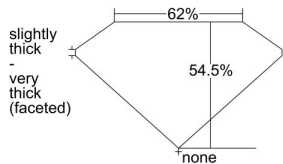

GIA®

FACSIMILE

GIA REPORT 2221238690

Verify this report at GIA.edu

GIA NATURAL DIAMOND DOSSIER®

March 03, 2022
GIA Report Number 2221238690
Shape and Cutting Style ..... Heart Brilliant
Measurements ..... 5.57 x 6.66 x 3.63 mm

GRADING RESULTS

Carat Weight ..... 0.80 carat
Color Grade ..... G
Clarity Grade VS2

ADDITIONAL GRADING INFORMATION

Polish ..... Excellent
Symmetry ..... Excellent
Fluorescence ..... None
Clarity Characteristics ..... Cloud, Crystal
Inscription(s): GIA 2221238690

PROPORTIONS

Profile not to actual proportions

GRADING SCALES

GIA COLOR SCALE		GIA CLARITY SCALE		
COLORLESS	D	VERY VERY SLIGHTLY INCLUDED	FLAWLESS	
	E		INTERNALLY FLAWLESS	
	F		VVS₁	
	G		VVS₂	
	NEAR COLORLESS	H	VERY SLIGHTLY INCLUDED	VS₁
		I		VS₂
		J	SLIGHTLY INCLUDED	SI₁
		K		SI₂
	L	I₁		
	FAINT	M	INCLUDED	I₂
N		I₃		
O		LIGHT		
P				
Q				
R				
S				
T				
COLORLESS	U			
	V			
	W			
	X			
	Y			
	Z