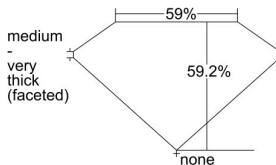

GIA®

FACSIMILE

GIA REPORT 2221218624

Verify this report at GIA.edu

GIA NATURAL DIAMOND DOSSIER®

January 06, 2022
GIA Report Number 2221218624
Shape and Cutting Style ..... Heart Brilliant
Measurements ..... 4.78 x 5.50 x 3.25 mm

GRADING RESULTS

Carat Weight ..... 0.51 carat
Color Grade ..... D
Clarity Grade ..... Internally Flawless

ADDITIONAL GRADING INFORMATION

Polish ..... Excellent
Symmetry ..... Very Good
Fluorescence ..... None
Clarity Characteristics..... Minor Details of Polish
Inscription(s): GIA 2221218624

PROPORTIONS

Profile not to actual proportions

GRADING SCALES

GIA COLOR SCALE		GIA CLARITY SCALE		
NEAR COLORLESS	D	VERY SLIGHTLY INCLUDED	FLAWLESS	
	E		INTERNALLY FLAWLESS	
	F		VVS₁	
	FANT	G	VERY SLIGHTLY INCLUDED	VVS₂
		H		VS₁
		I	SLIGHTLY INCLUDED	VS₂
		J		SI₁
	LIGHT	K	INCLUDED	SI₂
		L		I₁
		M	INCLUDED	I₂
N		I₃		
O				
P				
Q				
R				
S				
T				
U				
V				
W				
X				
Y				
Z