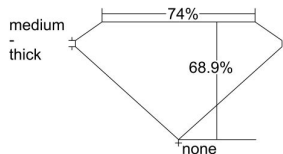

GIA®

FACSIMILE

GIA REPORT 2221215737

Verify this report at GIA.edu

GIA NATURAL DIAMOND DOSSIER®

January 05, 2022
GIA Report Number 2221215737
Shape and Cutting Style ..... Square Modified Brilliant
Measurements ..... 4.06 x 4.02 x 2.77 mm

GRADING RESULTS

Carat Weight ..... 0.40 carat
Color Grade ..... D
Clarity Grade VVS2

ADDITIONAL GRADING INFORMATION

Polish ..... Excellent
Symmetry ..... Good
Fluorescence ..... None
Clarity Characteristics..... Cloud, Pinpoint, Indented Natural
Inscription(s): GIA 2221215737

PROPORTIONS

Profile not to actual proportions

GRADING SCALES

GIA COLOR SCALE		GIA CLARITY SCALE			
COLORLESS	D	VERY VERY SLIGHTLY INCLUDED	FLAWLESS		
	E		INTERNALLY FLAWLESS		
	F	VERY SLIGHTLY INCLUDED	VVS₁		
	G		VVS₂		
	H		VS₁		
	NEAR COLORLESS	I	SLIGHTLY INCLUDED	VS₂	
		J		SI₁	
		FAINT	K	INCLUDED	SI₂
			L		I₁
			M		I₂
VERT LIGHT	N	LIGHT	I₃		
	O				
	P				
	Q				
	R