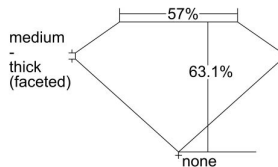

GIA®

FACSIMILE

GIA REPORT 2221208642

Verify this report at GIA.edu

GIA NATURAL DIAMOND DOSSIER®

December 30, 2021
GIA Report Number 2221208642
Shape and Cutting Style ..... Oval Brilliant
Measurements ..... 6.53 x 4.35 x 2.75 mm

GRADING RESULTS

Carat Weight ..... 0.50 carat
Color Grade ..... E
Clarity Grade VVS1

ADDITIONAL GRADING INFORMATION

Polish ..... Very Good
Symmetry ..... Very Good
Fluorescence ..... Faint
Clarity Characteristics ..... Pinpoint
Inscription(s): GIA 2221208642

PROPORTIONS

Profile not to actual proportions

GRADING SCALES

GIA COLOR SCALE		GIA CLARITY SCALE			
COLORLESS	D	VERY VERY SLIGHTLY INCLUDED	FLAWLESS		
	E		INTERNALLY FLAWLESS		
	F		VVS₁		
	NEAR COLORLESS	G	VERY SLIGHTLY INCLUDED	VVS₂	
		H		VS₁	
		FAINT	I	SLIGHTLY INCLUDED	VS₂
			J		SI₁
	K		SI₂		
	VERTICALLY LIGHT		L	INCLUDED	I₁
			M		I₂
N			I₃		
O					
P					
Q					
R					
LIGHT	S				
	T				
	U				
	V				
	W				
	X				
	Y				
	Z