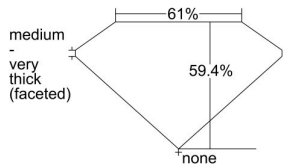

GIA®

FACSIMILE

GIA REPORT 2221137812

Verify this report at GIA.edu

GIA NATURAL DIAMOND DOSSIER®

November 08, 2021
GIA Report Number 2221137812
Shape and Cutting Style ..... Heart Brilliant
Measurements ..... 4.34 x 5.16 x 3.07 mm

GRADING RESULTS

Carat Weight ..... 0.40 carat
Color Grade ..... D
Clarity Grade VVS2

ADDITIONAL GRADING INFORMATION

Polish ..... Excellent
Symmetry ..... Good
Fluorescence ..... None
Clarity Characteristics..... Pinpoint, Indented Natural
Inscription(s): GIA 2221137812

PROPORTIONS

Profile not to actual proportions

GRADING SCALES

GIA COLOR SCALE		GIA CLARITY SCALE			
COLORLESS	D	VERY VERY SLIGHTLY INCLUDED	FLAWLESS		
	E		INTERNALLY FLAWLESS		
	F	VERY SLIGHTLY INCLUDED	VVS₁		
	G		VVS₂		
	H		VS₁		
	NEAR COLORLESS	I	SLIGHTLY INCLUDED	VS₂	
		J		SI₁	
		FAINT	K	INCLUDED	SI₂
			L		I₁
			M		I₂
VERT LIGHT	N	LIGHT	I₃		
	O				
	P				
	Q				
	R