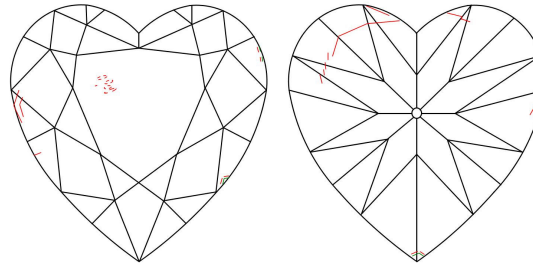

**GIA NATURAL DIAMOND GRADING REPORT**

October 28, 2021  
 GIA Report Number ..... 2221108289  
 Shape and Cutting Style ..... Heart Brilliant  
 Measurements ..... 6.33 x 7.04 x 4.16 mm

**GRADING RESULTS**

Carat Weight ..... 1.20 carat  
 Color Grade ..... G  
 Clarity Grade ..... SI1

**ADDITIONAL GRADING INFORMATION**

Polish ..... Excellent  
 Symmetry ..... Very Good  
 Fluorescence ..... None  
 Inscription(s): GIA 2221108289

**PROPORTIONS**

Profile not to actual proportions

**CLARITY CHARACTERISTICS**

**KEY TO SYMBOLS\***

-  Cloud
-  Feather
-  Needle
-  Indented Natural

\* Red symbols denote internal characteristics (inclusions). Green or black symbols denote external characteristics (blemishes). Diagram is an approximate representation of the diamond, and symbols shown indicate type, position, and approximate size of clarity characteristics. All clarity characteristics may not be shown. Details of finish are not shown.