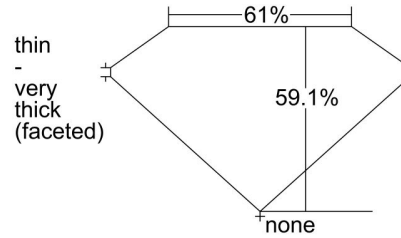

**GIA NATURAL DIAMOND GRADING REPORT**

October 28, 2021  
 GIA Report Number ..... 2221108289  
 Shape and Cutting Style ..... Heart Brilliant  
 Measurements ..... 6.33 x 7.04 x 4.16 mm

**GRADING RESULTS**

Carat Weight ..... 1.20 carat  
 Color Grade ..... G  
 Clarity Grade ..... SI1

**ADDITIONAL GRADING INFORMATION**

Polish ..... Excellent  
 Symmetry ..... Very Good  
 Fluorescence ..... None  
 Inscription(s): GIA 2221108289

**PROPORTIONS**

Profile not to actual proportions

**CLARITY CHARACTERISTICS**

**KEY TO SYMBOLS\***

-  Cloud
-  Feather
-  Needle
-  Indented Natural

\* Red symbols denote internal characteristics (inclusions). Green or black symbols denote external characteristics (blemishes). Diagram is an approximate representation of the diamond, and symbols shown indicate type, position, and approximate size of clarity characteristics. All clarity characteristics may not be shown. Details of finish are not shown.