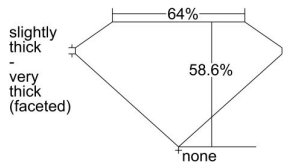

GIA®

FACSIMILE

GIA REPORT 2221063963

Verify this report at GIA.edu

GIA NATURAL DIAMOND DOSSIER®

October 05, 2021
GIA Report Number 2221063963
Shape and Cutting Style ..... Heart Brilliant
Measurements ..... 4.60 x 5.47 x 3.20 mm

GRADING RESULTS

Carat Weight ..... 0.50 carat
Color Grade I
Clarity Grade VVS1

ADDITIONAL GRADING INFORMATION

Polish ..... Excellent
Symmetry ..... Very Good
Fluorescence ..... Faint
Clarity Characteristics ..... Pinpoint, Chip
Inscription(s): GIA 2221063963

PROPORTIONS

Profile not to actual proportions

GRADING SCALES

GIA COLOR SCALE		GIA CLARITY SCALE			
COLORLESS	D	VERY VERY SLIGHTLY INCLUDED	FLAWLESS		
	E		INTERNALLY FLAWLESS		
	F		VVS₁		
	G		VVS₂		
	NEAR COLORLESS	H	VERY SLIGHTLY INCLUDED	VS₁	
		I		VS₂	
		FAINT	J	SLIGHTLY INCLUDED	SI₁
			K		SI₂
	L		I₁		
	VERT LIGHT		M	INCLUDED	I₂
N			I₃		
O					
P					
LIGHT	Q				
	R				
	S				
	T				
	U				
	V				
	W				
	X				
	Y				
	Z