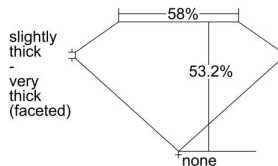

GIA®

FACSIMILE

GIA REPORT 2221063484

Verify this report at GIA.edu

GIA NATURAL DIAMOND DOSSIER®

October 05, 2021
GIA Report Number 2221063484
Shape and Cutting Style ..... Heart Brilliant
Measurements ..... 4.77 x 5.09 x 2.71 mm

GRADING RESULTS

Carat Weight ..... 0.40 carat
Color Grade ..... F
Clarity Grade VVS1

ADDITIONAL GRADING INFORMATION

Polish ..... Excellent
Symmetry ..... Good
Fluorescence ..... None
Clarity Characteristics ..... Feather
Inscription(s): GIA 2221063484

PROPORTIONS

Profile not to actual proportions

GRADING SCALES

GIA COLOR SCALE		GIA CLARITY SCALE		
COLORLESS	D	VERY VERY SLIGHTLY INCLUDED	FLAWLESS	
	E		INTERNALLY FLAWLESS	
	F		VVS₁	
	G		VVS₂	
	NEAR COLORLESS	H	VERY SLIGHTLY INCLUDED	VS₁
		I		VS₂
		J	SLIGHTLY INCLUDED	S₁
		K		S₂
	FAINT	L	INCLUDED	I₁
		M		I₂
N		I₃		
O				
VERT LIGHT		P		
		Q		
		R		
		S		
LIGHT	T			
	U			
	V			
	W			
	X			
	Y			
	Z