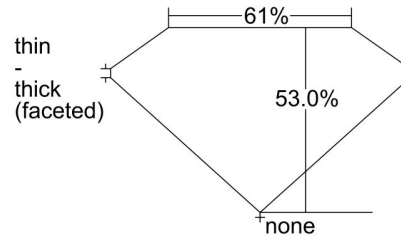

GIA NATURAL DIAMOND GRADING REPORT

September 28, 2021

GIA Report Number 2221047749

Shape and Cutting Style Heart Brilliant

Measurements 6.43 x 6.94 x 3.68 mm

GRADING RESULTS

Carat Weight 1.00 carat

Color Grade F

Clarity Grade VS1

ADDITIONAL GRADING INFORMATION

Polish Excellent

Symmetry Good

Fluorescence None

Inscription(s): GIA 2221047749

PROPORTIONS

Profile not to actual proportions

CLARITY CHARACTERISTICS

KEY TO SYMBOLS*

- Crystal ▲ Natural
- ~ Feather
- ∧ Indented Natural
- ☉ Cloud

* Red symbols denote internal characteristics (inclusions). Green or black symbols denote external characteristics (blemishes). Diagram is an approximate representation of the diamond, and symbols shown indicate type, position, and approximate size of clarity characteristics. All clarity characteristics may not be shown. Details of finish are not shown.