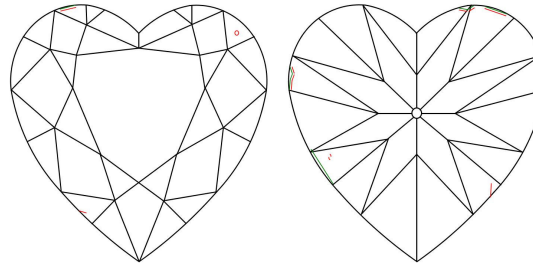

GIA NATURAL DIAMOND GRADING REPORT

September 28, 2021

GIA Report Number 2221047749

Shape and Cutting Style Heart Brilliant

Measurements 6.43 x 6.94 x 3.68 mm

GRADING RESULTS

Carat Weight 1.00 carat

Color Grade F

Clarity Grade VS1

ADDITIONAL GRADING INFORMATION

Polish Excellent

Symmetry Good

Fluorescence None

Inscription(s): GIA 2221047749

PROPORTIONS

Profile not to actual proportions

CLARITY CHARACTERISTICS

KEY TO SYMBOLS*

- Crystal ▲ Natural
- ~ Feather
- ∧ Indented Natural
- ☉ Cloud

* Red symbols denote internal characteristics (inclusions). Green or black symbols denote external characteristics (blemishes). Diagram is an approximate representation of the diamond, and symbols shown indicate type, position, and approximate size of clarity characteristics. All clarity characteristics may not be shown. Details of finish are not shown.