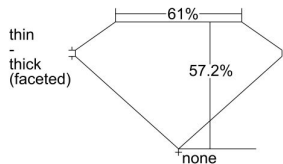

GIA®

FACSIMILE

GIA REPORT 2215965788

Verify this report at GIA.edu

GIA NATURAL DIAMOND DOSSIER®

August 17, 2021
GIA Report Number 2215965788
Shape and Cutting Style ..... Heart Brilliant
Measurements ..... 4.53 x 5.26 x 3.01 mm

GRADING RESULTS

Carat Weight ..... 0.42 carat
Color Grade ..... H
Clarity Grade ..... Internally Flawless

ADDITIONAL GRADING INFORMATION

Polish ..... Excellent
Symmetry ..... Very Good
Fluorescence ..... None
Clarity Characteristics ..... Minor Details of Polish
Inscription(s): GIA 2215965788

PROPORTIONS

Profile not to actual proportions

GRADING SCALES

GIA COLOR SCALE		GIA CLARITY SCALE			
COLORLESS	D	VERY VERY SLIGHTLY INCLUDED	FLAWLESS		
	E		INTERNALLY FLAWLESS		
	F	VERY SLIGHTLY INCLUDED	VVS₁		
	G		VVS₂		
	H		VS₁		
	NEAR COLORLESS	I	SLIGHTLY INCLUDED	VS₂	
		J		SI₁	
		FAINT	K	INCLUDED	SI₂
			L		I₁
			M		I₂
VERT LIGHT			N	INCLUDED	I₃
	O				
	P				
	Q				
LIGHT	R				
	S				
	T				
	U				
	V				
	Z