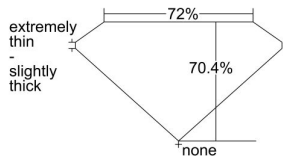

GIA®

FACSIMILE

GIA REPORT 2215946446

Verify this report at GIA.edu

GIA NATURAL DIAMOND DOSSIER®

August 11, 2021
GIA Report Number 2215946446
Shape and Cutting Style ..... Square Modified Brilliant
Measurements ..... 4.22 x 4.15 x 2.92 mm

GRADING RESULTS

Carat Weight ..... 0.42 carat
Color Grade ..... E
Clarity Grade VVS1

ADDITIONAL GRADING INFORMATION

Polish ..... Excellent
Symmetry ..... Very Good
Fluorescence ..... Faint
Clarity Characteristics..... Cloud, Feather, Cavity, Chip
Inscription(s): GIA 2215946446

PROPORTIONS

Profile not to actual proportions

GRADING SCALES

GIA COLOR SCALE		GIA CLARITY SCALE			
COLORLESS	D	VERY VERY SLIGHTLY INCLUDED	FLAWLESS		
	E		INTERNALLY FLAWLESS		
	F	VERY SLIGHTLY INCLUDED	VVS₁		
	G		VVS₂		
	H		VS₁		
	NEAR COLORLESS	I	SLIGHTLY INCLUDED	VS₂	
		J		SI₁	
		FAINT	K	INCLUDED	SI₂
			L		I₁
			M		I₂
VERT LIGHT	N	LIGHT	I₃		
	O				
	P				
	Q				
	R