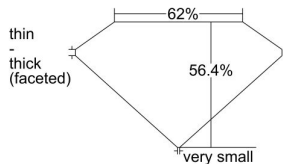

GIA®

FACSIMILE

GIA REPORT 2215843367

Verify this report at GIA.edu

GIA NATURAL DIAMOND DOSSIER®

July 08, 2021
GIA Report Number 2215843367
Shape and Cutting Style ..... Heart Brilliant
Measurements ..... 4.56 x 4.99 x 2.82 mm

GRADING RESULTS

Carat Weight ..... 0.37 carat
Color Grade ..... E
Clarity Grade VVS1

ADDITIONAL GRADING INFORMATION

Polish ..... Excellent
Symmetry ..... Good
Fluorescence ..... None
Clarity Characteristics ..... Feather, Cloud
Inscription(s): GIA 2215843367

PROPORTIONS

Profile not to actual proportions

GRADING SCALES

GIA COLOR SCALE		GIA CLARITY SCALE			
COLORLESS	D	VERY VERY SLIGHTLY INCLUDED	FLAWLESS		
	E		INTERNALLY FLAWLESS		
	F		VVS₁		
	NEAR COLORLESS	G	VVS₂		
		H	VERY SLIGHTLY INCLUDED	VS₁	
		I		VS₂	
		FAINT	J	SLIGHTLY INCLUDED	SI₁
	K		SI₂		
	L		INCLUDED		I₁
	M			I₂	
N	I₃				
VERT LIGHT	O				
	P				
	Q				
	R				
	S				
	T				
	U				
	LIGHT	V			
W					
X					
Y					
	Z