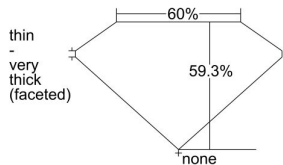

GIA®

FACSIMILE

GIA REPORT 2215784947

Verify this report at GIA.edu

GIA NATURAL DIAMOND DOSSIER®

June 15, 2021
GIA Report Number 2215784947
Shape and Cutting Style ..... Heart Brilliant
Measurements ..... 4.63 x 5.54 x 3.28 mm

GRADING RESULTS

Carat Weight ..... 0.49 carat
Color Grade ..... D
Clarity Grade VS1

ADDITIONAL GRADING INFORMATION

Polish ..... Very Good
Symmetry ..... Good
Fluorescence ..... None
Clarity Characteristics..... Indented Natural, Crystal
Inspection(s): GIA 2215784947

PROPORTIONS

Profile not to actual proportions

GRADING SCALES

GIA COLOR SCALE		GIA CLARITY SCALE			
COLORLESS	D	VERY VERY SLIGHTLY INCLUDED	FLAWLESS		
	E		INTERNALLY FLAWLESS		
	F	VERY SLIGHTLY INCLUDED	VVS₁		
	G		VVS₂		
	H		VS₁		
	NEAR COLORLESS	I	SLIGHTLY INCLUDED	VS₂	
		J		SI₁	
		FAINT	K	INCLUDED	SI₂
			L		I₁
			M		I₂
VERT LIGHT	N	INCLUDED	I₃		
	O				
	P				
	Q				
	R				
LIGHT	S				
	T				
	U				
	V				
	W				
X					
Y					
Z