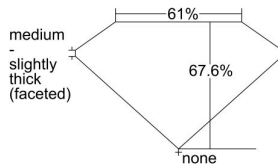

GIA®

FACSIMILE

GIA REPORT 2215784573

Verify this report at GIA.edu

GIA NATURAL DIAMOND DOSSIER®

June 15, 2021
GIA Report Number 2215784573
Shape and Cutting Style ..... Cushion Modified Brilliant
Measurements ..... 5.45 x 5.39 x 3.65 mm

GRADING RESULTS

Carat Weight ..... 0.90 carat
Color Grade ..... G
Clarity Grade VS1

ADDITIONAL GRADING INFORMATION

Polish ..... Excellent
Symmetry ..... Very Good
Fluorescence ..... None
Clarity Characteristics..... Cloud, Cavity, Indented Natural
Inscription(s): GIA 2215784573

PROPORTIONS

Profile not to actual proportions

GRADING SCALES

GIA COLOR SCALE		GIA CLARITY SCALE			
COLORLESS	D	VERY VERY SLIGHTLY INCLUDED	FLAWLESS		
	E		INTERNALLY FLAWLESS		
	F	VERY SLIGHTLY INCLUDED	VS₁		
	G		VS₂		
	H		VS₁		
	NEAR COLORLESS	I	SLIGHTLY INCLUDED	VS₂	
		J		SI₁	
		FAINT	K	INCLUDED	SI₂
			L		I₁
			M		I₂
VERT LIGHT			N	INCLUDED	I₃
			O		
			P		
	Q				
LIGHT	R				
	S				
	T				
	U				
	V				
	Z