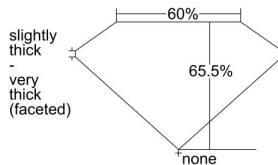

GIA®

FACSIMILE

GIA REPORT 2215782957

Verify this report at GIA.edu

GIA NATURAL DIAMOND DOSSIER®

June 14, 2021
GIA Report Number 2215782957
Shape and Cutting Style ..... Oval Brilliant
Measurements ..... 7.19 x 5.34 x 3.50 mm

GRADING RESULTS

Carat Weight ..... 0.90 carat
Color Grade ..... K
Clarity Grade VS2

ADDITIONAL GRADING INFORMATION

Polish ..... Excellent
Symmetry ..... Very Good
Fluorescence ..... None
Clarity Characteristics..... Cloud, Crystal, Indented Natural
Inscription(s): GIA 2215782957

PROPORTIONS

Profile not to actual proportions

GRADING SCALES

GIA COLOR SCALE		GIA CLARITY SCALE			
COLORLESS	D	VERY VERY SLIGHTLY INCLUDED	FLAWLESS		
	E		INTERNALLY FLAWLESS		
	F	VERY SLIGHTLY INCLUDED	VVS₁		
	G		VVS₂		
	H		VS₁		
	NEAR COLORLESS	I	SLIGHTLY INCLUDED	VS₂	
		J		SI₁	
		FAINT	K	INCLUDED	SI₂
			L		I₁
			M		I₂
N			I₃		
VERT LIGHT	O				
	P				
	Q				
	R				
	LIGHT	S			
		T			
U					
V					
	W				
	X				
	Y				
	Z