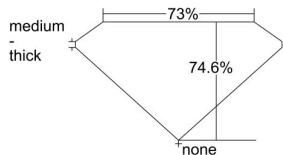

GIA®

FACSIMILE

GIA REPORT 2215781874

Verify this report at GIA.edu

GIA NATURAL DIAMOND DOSSIER®

June 14, 2021
GIA Report Number 2215781874
Shape and Cutting Style ..... Square Modified Brilliant
Measurements ..... 4.50 x 4.50 x 3.35 mm

GRADING RESULTS

Carat Weight ..... 0.59 carat
Color Grade ..... E
Clarity Grade VS1

ADDITIONAL GRADING INFORMATION

Polish ..... Excellent
Symmetry ..... Very Good
Fluorescence ..... Faint
Clarity Characteristics..Crystal, Cloud, Pinpoint, Indented Natural
Inscription(s): GIA 2215781874

PROPORTIONS

Profile not to actual proportions

GRADING SCALES

GIA COLOR SCALE		GIA CLARITY SCALE			
COLORLESS	D	VERY VERY SLIGHTLY INCLUDED	FLAWLESS		
	E		INTERNALLY FLAWLESS		
	F	VERY SLIGHTLY INCLUDED	VVS₁		
	G		VVS₂		
	H		VS₁		
	NEAR COLORLESS	I	SLIGHTLY INCLUDED	VS₂	
		J		SI₁	
		FAINT	K	INCLUDED	SI₂
			L		I₁
			M		I₂
VERT LIGHT	N	LIGHT	I₃		
	O				
	P				
	Q				
	R