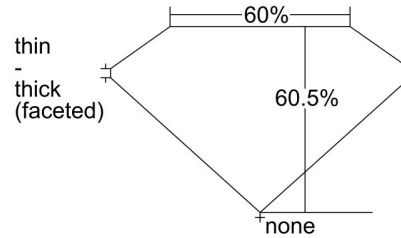

GIA NATURAL DIAMOND GRADING REPORT

March 26, 2021
 GIA Report Number 2215555950
 Shape and Cutting Style Oval Brilliant
 Measurements 8.23 x 5.61 x 3.40 mm

GRADING RESULTS

Carat Weight 1.01 carat
 Color Grade K
 Clarity Grade VS2

ADDITIONAL GRADING INFORMATION

Polish Excellent
 Symmetry Very Good
 Fluorescence Faint
 Inscription(s): GIA 2215555950
 Comments: Clouds are not shown.

PROPORTIONS

Profile not to actual proportions

CLARITY CHARACTERISTICS

KEY TO SYMBOLS*

- Feather
- Indented Natural
- Needle
- Extra Facet

* Red symbols denote internal characteristics (inclusions). Green or black symbols denote external characteristics (blemishes). Diagram is an approximate representation of the diamond, and symbols shown indicate type, position, and approximate size of clarity characteristics. All clarity characteristics may not be shown. Details of finish are not shown.