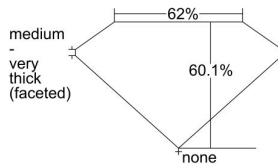

GIA®

FACSIMILE

GIA REPORT 2215302654

Verify this report at GIA.edu

GIA NATURAL DIAMOND DOSSIER®

November 25, 2020
GIA Report Number 2215302654
Shape and Cutting Style ..... Heart Brilliant
Measurements ..... 3.97 x 4.63 x 2.78 mm

GRADING RESULTS

Carat Weight ..... 0.30 carat
Color Grade ..... F
Clarity Grade SI2

ADDITIONAL GRADING INFORMATION

Polish ..... Excellent
Symmetry ..... Good
Fluorescence ..... None
Clarity Characteristics ..... Feather, Crystal, Cloud
Inscription(s): GIA 2215302654

PROPORTIONS

Profile not to actual proportions

GRADING SCALES

GIA COLOR SCALE		GIA CLARITY SCALE			
COLORLESS	D	VERY VERY SLIGHTLY INCLUDED	FLAWLESS		
	E		INTERNALLY FLAWLESS		
	F	VERY SLIGHTLY INCLUDED	VVS₁		
	G		VVS₂		
	H		VS₁		
	NEAR COLORLESS	I	SLIGHTLY INCLUDED	VS₂	
		J		SI₁	
		FAINT	K	INCLUDED	SI₂
			L		I₁
			M		I₂
VERTICALLY COLORLESS	N	INCLUDED	I₃		
	O				
	P				
	Q				
	R				
LIGHT	S				
	T				
	U				
	V				
	W				
	X				
	Y				
	Z