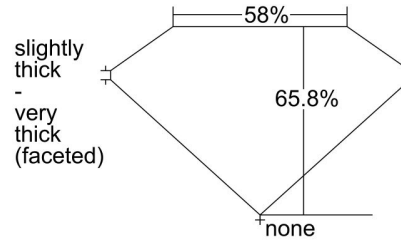

GIA NATURAL DIAMOND GRADING REPORT

July 24, 2020
 GIA Report Number 2215066782
 Shape and Cutting Style Oval Brilliant
 Measurements 7.81 x 5.90 x 3.89 mm

GRADING RESULTS

Carat Weight 1.20 carat
 Color Grade J
 Clarity Grade VVS2

ADDITIONAL GRADING INFORMATION

Polish Very Good
 Symmetry Good
 Fluorescence None
 Inscription(s): GIA 2215066782

PROPORTIONS

Profile not to actual proportions

CLARITY CHARACTERISTICS

KEY TO SYMBOLS*

- Cloud
- Pinpoint
- Needle
- Natural
- Feather
- Extra Facet
- Indented Natural

* Red symbols denote internal characteristics (inclusions). Green or black symbols denote external characteristics (blemishes). Diagram is an approximate representation of the diamond, and symbols shown indicate type, position, and approximate size of clarity characteristics. All clarity characteristics may not be shown. Details of finish are not shown.