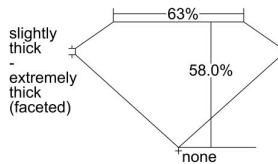

GIA®

FACSIMILE

GIA REPORT 2215059228

Verify this report at GIA.edu

GIA NATURAL DIAMOND DOSSIER®

July 22, 2020
GIA Report Number 2215059228
Shape and Cutting Style ..... Heart Brilliant
Measurements ..... 5.00 x 5.33 x 3.09 mm

GRADING RESULTS

Carat Weight ..... 0.50 carat
Color Grade ..... F
Clarity Grade SI1

ADDITIONAL GRADING INFORMATION

Polish ..... Very Good
Symmetry ..... Good
Fluorescence ..... Faint
Clarity Characteristics..... Crystal, Cloud, Feather
Inscription(s): GIA 2215059228

PROPORTIONS

Profile not to actual proportions

GRADING SCALES

GIA COLOR SCALE		GIA CLARITY SCALE			
COLORLESS	D	VERY VERY SLIGHTLY INCLUDED	FLAWLESS		
	E		INTERNALLY FLAWLESS		
	F	VERY SLIGHTLY INCLUDED	VVS₁		
	G		VVS₂		
	H		VS₁		
	NEAR COLORLESS	I	SLIGHTLY INCLUDED	VS₂	
		J		SI₁	
		FAINT	K	INCLUDED	SI₂
			L		I₁
			M		I₂
VERT LIGHT	N	LIGHT	I₃		
	O				
	P				
	Q				
LIGHT	R				
	S				
	T				
	U				
	V				
	W				
	X				
	Y				
	Z