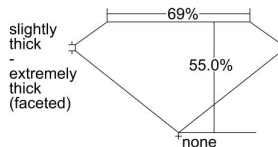

GIA®

FACSIMILE

GIA REPORT 2214070691

Verify this report at gia.edu

GIA DIAMOND DOSSIER®

November 01, 2015
GIA Report Number 2214070691
Shape and Cutting Style ..... Heart Brilliant
Measurements ..... 5.39 x 6.25 x 3.44 mm

GRADING RESULTS

Carat Weight ..... 0.71 carat
Color Grade ..... E
Clarity Grade VS1

ADDITIONAL GRADING INFORMATION

Polish ..... Excellent
Symmetry ..... Good
Fluorescence ..... None
Clarity Characteristics..... Feather, Needle
Inscription(s): GIA 2214070691

PROPORTIONS

Profile not to actual proportions

GRADING SCALES

GIA COLOR SCALE		GIA CLARITY SCALE			
COLORLESS	D	VERY VERY SLIGHTLY INCLUDED	FLAWLESS		
	E		INTERNALLY FLAWLESS		
	F	VERY SLIGHTLY INCLUDED	VS₁		
	G		VS₂		
	H		VS₁		
	NEAR COLORLESS	I	SLIGHTLY INCLUDED	SI₁	
		J		SI₂	
		FAINT	K	INCLUDED	I₁
			L		I₂
			M		I₃
VERT LIGHT	N				
	O				
	P				
	Q				
	R				
	S				
	T				
LIGHT	U				
	V				
	W				
	X				
	Y				
	Z