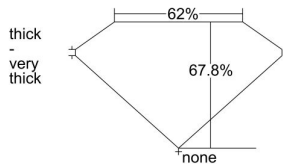

GIA®

FACSIMILE

GIA REPORT 2213994337

Verify this report at GIA.edu

GIA NATURAL DIAMOND DOSSIER®

September 02, 2021
GIA Report Number 2213994337
Shape and Cutting Style ..... Emerald Cut
Measurements ..... 5.18 x 3.84 x 2.60 mm

GRADING RESULTS

Carat Weight ..... 0.51 carat
Color Grade ..... D
Clarity Grade SI2

ADDITIONAL GRADING INFORMATION

Polish ..... Excellent
Symmetry ..... Excellent
Fluorescence ..... None
Clarity Characteristics ..... Cloud, Crystal
Inscription(s): GIA 2213994337

PROPORTIONS

Profile not to actual proportions

GRADING SCALES

GIA COLOR SCALE		GIA CLARITY SCALE			
COLORLESS	D	VERY VERY SLIGHTLY INCLUDED	FLAWLESS		
	E		INTERNALLY FLAWLESS		
	F	VERY SLIGHTLY INCLUDED	VVS₁		
	G		VVS₂		
	H		VS₁		
	NEAR COLORLESS	I	SLIGHTLY INCLUDED	VS₂	
		J		SI₁	
		FAINT	K	INCLUDED	SI₂
			L		I₁
			M		I₂
VERT LIGHT	N	LIGHT	I₃		
	O				
	P				
	Q				
	R