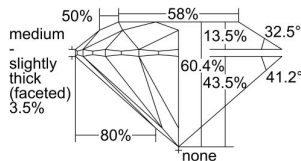

GIA®

FACSIMILE

GIA REPORT 2213943387

Verify this report at GIA.edu

GIA NATURAL DIAMOND DOSSIER®

August 11, 2021
GIA Report Number 2213943387
Shape and Cutting Style ..... Round Brilliant
Measurements ..... 5.16 - 5.19 x 3.13 mm

GRADING RESULTS

Carat Weight ..... 0.50 carat
Color Grade ..... D
Clarity Grade VVS1
Cut Grade ..... Excellent

ADDITIONAL GRADING INFORMATION

Polish ..... Excellent
Symmetry ..... Excellent
Fluorescence ..... Faint
Clarity Characteristics ..... Pinpoint
Inscription(s): GIA 2213943387

PROPORTIONS

Profile to actual proportions

GRADING SCALES

GIA COLOR SCALE	GIA CLARITY SCALE	GIA CUT SCALE	
D	FLAWLESS	EXCELLENT	
E	INTERNALLY FLAWLESS		
F		VVS₁	VERY GOOD
G	VVS₂		
H	VS₁	GOOD	
I	VS₂		
J	SI₁	FAIR	
K	SI₂		
L	I₁	POOR	
M			
N			
O	I₂		
P			
Q			
R	I₃		
S			
T			
U			
V			
W			
X			
Y			
Z