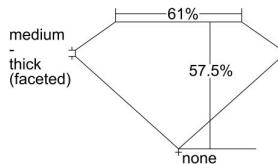

GIA®

FACSIMILE

GIA REPORT 2213843255

Verify this report at GIA.edu

GIA NATURAL DIAMOND DOSSIER®

July 06, 2021
GIA Report Number 2213843255
Shape and Cutting Style ..... Heart Brilliant
Measurements ..... 3.93 x 4.69 x 2.70 mm

GRADING RESULTS

Carat Weight ..... 0.30 carat
Color Grade ..... D
Clarity Grade VVS1

ADDITIONAL GRADING INFORMATION

Polish ..... Excellent
Symmetry ..... Good
Fluorescence ..... None
Clarity Characteristics..... Pinpoint, Feather, Surface Graining
Inscription(s): GIA 2213843255

PROPORTIONS

Profile not to actual proportions

GRADING SCALES

GIA COLOR SCALE		GIA CLARITY SCALE	
COLORLESS	D	VERY VERY SLIGHTLY INCLUDED	FLAWLESS
	E		INTERNALLY FLAWLESS
	F		VVS₁
	G		VVS₂
	H		VS₁
	I		VS₂
	J		SI₁
	K		SI₂
	L		I₁
	M		I₂
NEAR COLORLESS	N	SLIGHTLY INCLUDED	I₃
	O		
	P		
	Q		
FAINT	R		
	S		
	T		
	U		
VERT LIGHT	V		
	W		
	X		
	Y		
LIGHT	Z