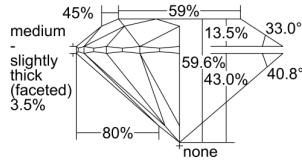

GIA®

FACSIMILE

GIA REPORT 2213474116

Verify this report at GIA.edu

GIA NATURAL DIAMOND DOSSIER®

February 19, 2021
GIA Report Number 2213474116
Shape and Cutting Style ..... Round Brilliant
Measurements ..... 4.34 - 4.36 x 2.59 mm

GRADING RESULTS

Carat Weight ..... 0.30 carat
Color Grade ..... J
Clarity Grade VVS1
Cut Grade ..... Excellent

ADDITIONAL GRADING INFORMATION

Polish ..... Excellent
Symmetry ..... Excellent
Fluorescence ..... Faint
Clarity Characteristics..... Pinpoint, Cavity, Indented Natural
Inscription(s): GIA 2213474116

PROPORTIONS

Profile to actual proportions

GRADING SCALES

GIA COLOR SCALE	GIA CLARITY SCALE	GIA CUT SCALE	
D	FLAWLESS	EXCELLENT	
E	INTERNALLY FLAWLESS		
F		VVS₁	VERY GOOD
G	VVS₂		
H	VS₁	GOOD	
I	VS₂		
J	SI₁	FAIR	
K	SI₂		
L	I₁	POOR	
M			
N			
O	I₂		
P			
Q			
R	I₃		
S			
T			
U			
V			
W			
X			
Y			
Z