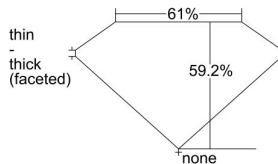

GIA®

FACSIMILE

GIA REPORT 2213063481

Verify this report at GIA.edu

GIA NATURAL DIAMOND DOSSIER®

July 23, 2020
GIA Report Number 2213063481
Shape and Cutting Style ..... Heart Brilliant
Measurements ..... 4.06 x 4.77 x 2.82 mm

GRADING RESULTS

Carat Weight ..... 0.31 carat
Color Grade ..... E
Clarity Grade VS1

ADDITIONAL GRADING INFORMATION

Polish ..... Very Good
Symmetry ..... Good
Fluorescence ..... Faint
Clarity Characteristics..... Crystal, Pinpoint, Indented Natural
Inscription(s): GIA 2213063481

PROPORTIONS

Profile not to actual proportions

GRADING SCALES

GIA COLOR SCALE		GIA CLARITY SCALE			
COLORLESS	D	VERY VERY SLIGHTLY INCLUDED	FLAWLESS		
	E		INTERNALLY FLAWLESS		
	F	VERY SLIGHTLY INCLUDED	VVS₁		
	G		VVS₂		
	H		VS₁		
	NEAR COLORLESS	I	SLIGHTLY INCLUDED	VS₂	
		J		SI₁	
		FAINT	K	INCLUDED	SI₂
			L		I₁
			M		I₂
VERT LIGHT	N	LIGHT	I₃		
	O				
	P				
	Q				
	R