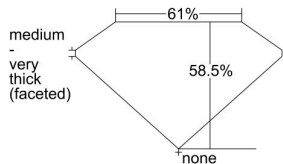

GIA®

FACSIMILE

GIA REPORT 2211939820

Verify this report at GIA.edu

GIA NATURAL DIAMOND DOSSIER®

August 17, 2021
GIA Report Number 2211939820
Shape and Cutting Style ..... Heart Brilliant
Measurements ..... 4.42 x 5.12 x 3.00 mm

GRADING RESULTS

Carat Weight ..... 0.40 carat
Color Grade ..... F
Clarity Grade VVS1

ADDITIONAL GRADING INFORMATION

Polish ..... Excellent
Symmetry ..... Very Good
Fluorescence ..... Faint
Clarity Characteristics ..... Chip, Feather
Inscription(s): GIA 2211939820

PROPORTIONS

Profile not to actual proportions

GRADING SCALES

GIA COLOR SCALE		GIA CLARITY SCALE			
COLORLESS	D	VERY VERY SLIGHTLY INCLUDED	FLAWLESS		
	E		INTERNALLY FLAWLESS		
	F		VVS₁		
	G		VVS₂		
	NEAR COLORLESS		H	VERY SLIGHTLY INCLUDED	VS₁
			I		VS₂
	FAINT		J	SLIGHTLY INCLUDED	SI₁
			K		SI₂
			L		I₁
			M		I₂
N		I₃			
VERTICALLY LIGHT		O	INCLUDED		
		P			
		Q			
	R				
	S				
	T				
	U				
LIGHT	V				
	W				
	X				
	Y				
	Z