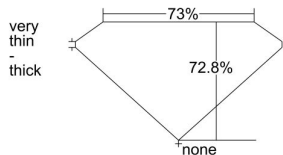

GIA®

FACSIMILE

GIA REPORT 2211893286

Verify this report at GIA.edu

GIA NATURAL DIAMOND DOSSIER®

August 17, 2021
GIA Report Number 2211893286
Shape and Cutting Style ..... Square Modified Brilliant
Measurements ..... 4.41 x 4.36 x 3.17 mm

GRADING RESULTS

Carat Weight ..... 0.50 carat
Color Grade ..... E
Clarity Grade VVS1

ADDITIONAL GRADING INFORMATION

Polish ..... Excellent
Symmetry ..... Good
Fluorescence ..... None
Clarity Characteristics..... Pinpoint, Extra Facet
Inscription(s): GIA 2211893286

PROPORTIONS

very thin
thick

Profile not to actual proportions

GRADING SCALES

GIA COLOR SCALE		GIA CLARITY SCALE			
COLORLESS	D	VERY VERY SLIGHTLY INCLUDED	FLAWLESS		
	E		INTERNALLY FLAWLESS		
	F	VERY SLIGHTLY INCLUDED	VVS₁		
	G		VVS₂		
	H		VS₁		
	NEAR COLORLESS	I	SLIGHTLY INCLUDED	VS₂	
		J		SI₁	
		FAINT	K	INCLUDED	SI₂
			L		I₁
			M		I₂
VERT LIGHT	N	LIGHT	I₃		
	O				
	P				
	Q				
	R