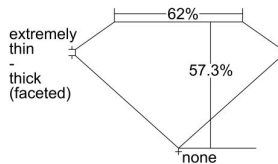

GIA®

FACSIMILE

GIA REPORT 2211839292

Verify this report at GIA.edu

GIA NATURAL DIAMOND DOSSIER®

July 08, 2021
GIA Report Number 2211839292
Shape and Cutting Style ..... Heart Brilliant
Measurements ..... 4.57 x 5.11 x 2.93 mm

GRADING RESULTS

Carat Weight ..... 0.40 carat
Color Grade ..... E
Clarity Grade VS1

ADDITIONAL GRADING INFORMATION

Polish ..... Excellent
Symmetry ..... Good
Fluorescence ..... None
Clarity Characteristics..... Crystal, Cloud, Pinpoint
Inscription(s): GIA 2211839292

PROPORTIONS

Profile not to actual proportions

GRADING SCALES

GIA COLOR SCALE		GIA CLARITY SCALE	
COLORLESS	D	VERY VERY SLIGHTLY INCLUDED	FLAWLESS
	E		INTERNALLY FLAWLESS
	F		VS₁
	G		VS₂
	H		VS₁
	I		VS₂
	J		SI₁
	K		SI₂
	L		I₁
	M		I₂
NEAR COLORLESS	N	SLIGHTLY INCLUDED	I₃
	O		
	P		
	Q		
FAINT	R		
	S		
	T		
	U		
VERY LIGHT	V		
	W		
	X		
	Y		
LIGHT	Z