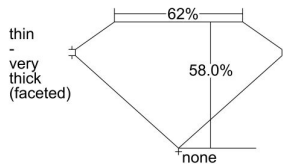

GIA®

FACSIMILE

GIA REPORT 2211729093

Verify this report at GIA.edu

GIA NATURAL DIAMOND DOSSIER®

June 01, 2021
GIA Report Number 2211729093
Shape and Cutting Style ..... Heart Brilliant
Measurements ..... 4.11 x 4.87 x 2.82 mm

GRADING RESULTS

Carat Weight ..... 0.35 carat
Color Grade ..... D
Clarity Grade VS1

ADDITIONAL GRADING INFORMATION

Polish ..... Excellent
Symmetry ..... Good
Fluorescence ..... None
Clarity Characteristics..... Crystal, Needle, Indented Natural
Inscription(s): GIA 2211729093

PROPORTIONS

Profile not to actual proportions

GRADING SCALES

GIA COLOR SCALE		GIA CLARITY SCALE			
COLORLESS	D	VERY VERY SLIGHTLY INCLUDED	FLAWLESS		
	E		INTERNALLY FLAWLESS		
	F	VERY SLIGHTLY INCLUDED	VS₁		
	G		VS₂		
	H		VS₁		
	NEAR COLORLESS	I	SLIGHTLY INCLUDED	VS₂	
		J		SI₁	
		FAINT	K	INCLUDED	SI₂
			L		I₁
			M		I₂
VERT LIGHT	N	INCLUDED	I₃		
	O				
	P				
	Q				
	R				
LIGHT	S				
	T				
	U				
	V				
	W				
X					
Y					
Z