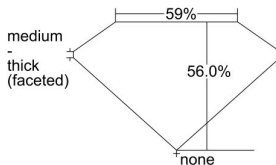

GIA®

FACSIMILE

GIA REPORT 2211522348

Verify this report at GIA.edu

GIA NATURAL DIAMOND DOSSIER®

March 11, 2021
GIA Report Number 2211522348
Shape and Cutting Style ..... Heart Brilliant
Measurements ..... 4.67 x 5.13 x 2.87 mm

GRADING RESULTS

Carat Weight ..... 0.41 carat
Color Grade ..... D
Clarity Grade VVS1

ADDITIONAL GRADING INFORMATION

Polish ..... Excellent
Symmetry ..... Good
Fluorescence ..... Faint
Clarity Characteristics ..... Pinpoint
Inscription(s): GIA 2211522348

PROPORTIONS

Profile not to actual proportions

GRADING SCALES

GIA COLOR SCALE		GIA CLARITY SCALE	
COLORLESS	D	VERY VERY SLIGHTLY INCLUDED	FLAWLESS
	E		INTERNALLY FLAWLESS
	F		VVS₁
	G		VVS₂
	H		VS₁
	I		VS₂
	J		SI₁
	K		SI₂
	L		I₁
	M		I₂
NEAR COLORLESS	N	SLIGHTLY INCLUDED	I₃
	O		
	P		
	Q		
FAINT	R		
	S		
	T		
	U		
VERY LIGHT	V		
	W		
	X		
	Y		
LIGHT	Z