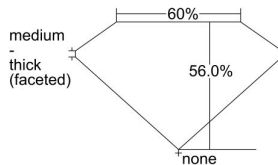

GIA®

FACSIMILE

GIA REPORT 2205292066

Verify this report at GIA.edu

GIA NATURAL DIAMOND DOSSIER®

May 13, 2019
GIA Report Number 2205292066
Shape and Cutting Style ..... Heart Brilliant
Measurements ..... 4.81 x 5.41 x 3.03 mm

GRADING RESULTS

Carat Weight ..... 0.47 carat
Color Grade ..... D
Clarity Grade VVS1

ADDITIONAL GRADING INFORMATION

Polish ..... Excellent
Symmetry ..... Good
Fluorescence ..... None
Clarity Characteristics. Cavity, Feather, Manufacturing Remnant,
Surface Graining

Inscription(s): GIA 2205292066

PROPORTIONS

Profile not to actual proportions

GRADING SCALES

GIA COLOR SCALE		GIA CLARITY SCALE			
COLORLESS	D	VERY VERY SLIGHTLY INCLUDED	FLAWLESS		
	E		INTERNALLY FLAWLESS		
	F	VERY SLIGHTLY INCLUDED	VVS₁		
	G		VVS₂		
	H		VS₁		
	NEAR COLORLESS	I	SLIGHTLY INCLUDED	VS₂	
		J		SI₁	
		FAINT	K	INCLUDED	SI₂
			L		I₁
			M		I₂
VERT LIGHT			N	INCLUDED	I₃
			O		
			P		
	Q				
LIGHT	R				
	S				
	T				
	U				
	V				
	Z