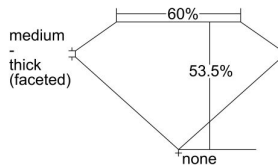

GIA®

FACSIMILE

GIA REPORT 2205127919

Verify this report at GIA.edu

GIA NATURAL DIAMOND DOSSIER®

March 12, 2019
GIA Report Number 2205127919
Shape and Cutting Style ..... Heart Brilliant
Measurements ..... 5.66 x 6.42 x 3.44 mm

GRADING RESULTS

Carat Weight ..... 0.70 carat
Color Grade ..... E
Clarity Grade VVS1

ADDITIONAL GRADING INFORMATION

Polish ..... Excellent
Symmetry ..... Very Good
Fluorescence ..... None
Clarity Characteristics ..... Cloud
Inscription(s): GIA 2205127919

PROPORTIONS

Profile not to actual proportions

GRADING SCALES

GIA COLOR SCALE		GIA CLARITY SCALE			
COLORLESS	D	VERY VERY SLIGHTLY INCLUDED	FLAWLESS		
	E		INTERNALLY FLAWLESS		
	F	VERY SLIGHTLY INCLUDED	VVS₁		
	G		VVS₂		
	H		VS₁		
	NEAR COLORLESS	I	SLIGHTLY INCLUDED	VS₂	
		J		SI₁	
		FAINT	K	INCLUDED	SI₂
			L		I₁
			M		I₂
VERT LIGHT	N	INCLUDED	I₃		
	O				
	P				
	Q				
	R				
	S				
LIGHT	T				
	U				
	V				
	W				
	X				
Y					
Z