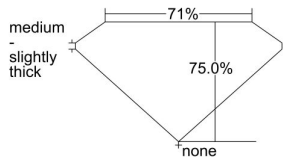

GIA®

FACSIMILE

GIA REPORT 2201556929

Verify this report at GIA.edu

GIA NATURAL DIAMOND DOSSIER®

August 29, 2019
GIA Report Number 2201556929
Shape and Cutting Style ..... Square Modified Brilliant
Measurements ..... 5.06 x 4.94 x 3.71 mm

GRADING RESULTS

Carat Weight ..... 0.80 carat
Color Grade ..... D
Clarity Grade VS2

ADDITIONAL GRADING INFORMATION

Polish ..... Excellent
Symmetry ..... Good
Fluorescence ..... None
Clarity Characteristics ..... Crystal
Inscription(s): GIA 2201556929

PROPORTIONS

Profile not to actual proportions

GRADING SCALES

GIA COLOR SCALE		GIA CLARITY SCALE	
COLORLESS	D	VERY VERY SLIGHTLY INCLUDED	FLAWLESS
	E		INTERNALLY FLAWLESS
	F		VVS₁
	G		VVS₂
	H		VS₁
	I		VS₂
	J		SI₁
	K		SI₂
	L		I₁
	M		I₂
NEAR COLORLESS	N	SLIGHTLY INCLUDED	I₃
	O		
	P		
	Q		
FAINT	R	INCLUDED	
	S		
	T		
	U		
	V		
	W		
	X		
	Y		
VERT LIGHT	Z