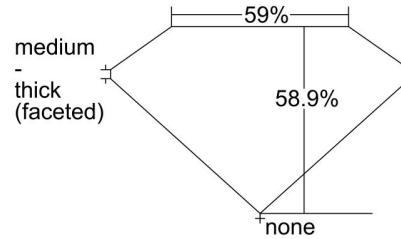

GIA NATURAL DIAMOND GRADING REPORT

June 20, 2018
 GIA Report Number 2195388263
 Shape and Cutting Style Heart Brilliant
 Measurements 6.02 x 7.12 x 4.20 mm

GRADING RESULTS

Carat Weight 1.02 carat
 Color Grade I
 Clarity Grade VS1

ADDITIONAL GRADING INFORMATION

Polish Excellent
 Symmetry Excellent
 Fluorescence Faint
 Inscription(s): GIA 2195388263
Comments: Pinpoints are not shown.

PROPORTIONS

Profile not to actual proportions

CLARITY CHARACTERISTICS

KEY TO SYMBOLS*

- Crystal
- ~ Feather
- \\ Needle

* Red symbols denote internal characteristics (inclusions). Green or black symbols denote external characteristics (blemishes). Diagram is an approximate representation of the diamond, and symbols shown indicate type, position, and approximate size of clarity characteristics. All clarity characteristics may not be shown. Details of finish are not shown.