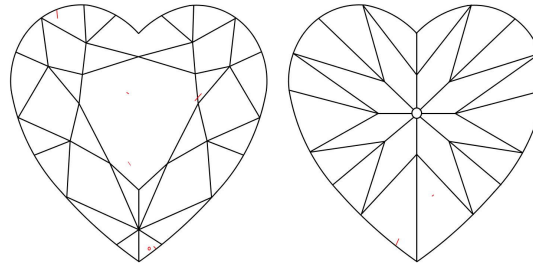

GIA NATURAL DIAMOND GRADING REPORT

June 20, 2018
 GIA Report Number 2195388263
 Shape and Cutting Style Heart Brilliant
 Measurements 6.02 x 7.12 x 4.20 mm

GRADING RESULTS

Carat Weight 1.02 carat
 Color Grade I
 Clarity Grade VS1

ADDITIONAL GRADING INFORMATION

Polish Excellent
 Symmetry Excellent
 Fluorescence Faint
 Inscription(s): GIA 2195388263
Comments: Pinpoints are not shown.

PROPORTIONS

Profile not to actual proportions

CLARITY CHARACTERISTICS

KEY TO SYMBOLS*

- Crystal
- ~ Feather
- \\ Needle

* Red symbols denote internal characteristics (inclusions). Green or black symbols denote external characteristics (blemishes). Diagram is an approximate representation of the diamond, and symbols shown indicate type, position, and approximate size of clarity characteristics. All clarity characteristics may not be shown. Details of finish are not shown.