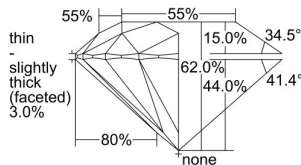

GIA®

FACSIMILE

GIA REPORT 2185937651

Verify this report at GIA.edu

GIA NATURAL DIAMOND DOSSIER®

December 13, 2017
GIA Report Number 2185937651
Shape and Cutting Style ..... Round Brilliant
Measurements ..... 4.31 - 4.33 x 2.68 mm

GRADING RESULTS

Carat Weight ..... 0.30 carat
Color Grade ..... K
Clarity Grade VVS1
Cut Grade ..... Excellent

ADDITIONAL GRADING INFORMATION

Polish ..... Very Good
Symmetry ..... Excellent
Fluorescence ..... Strong Blue
Clarity Characteristics ..... Chip, Surface Graining
Inscription(s): GIA 2185937651

PROPORTIONS

GRADING SCALES

GIA COLOR SCALE	GIA CLARITY SCALE	GIA CUT SCALE
COLOURLESS D	FLAWLESS	EXCELLENT
E	INTERNALLY FLAWLESS	
F	VVS₁	VERY GOOD
G		
H	VVS₂	GOOD
I	VS₁	
J	VS₂	FAIR
K	SI₁	
L	SI₂	POOR
M	I₁	
N	I₂	
O	I₃	
P		
Q		
R		
S		
T		
U		
V		
W		
X		
Y		
Z