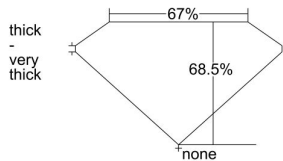

GIA®

FACSIMILE

GIA REPORT 2183358524

Verify this report at gia.edu

GIA DIAMOND DOSSIER®

May 07, 2017
GIA Report Number 2183358524
Shape and Cutting Style ..... Cut-Cornered Square Modified
Brilliant
Measurements ..... 5.45 x 5.31 x 3.64 mm

GRADING RESULTS

Carat Weight ..... 0.96 carat
Color Grade ..... M
Clarity Grade VS1

ADDITIONAL GRADING INFORMATION

Polish ..... Excellent
Symmetry ..... Very Good
Fluorescence ..... Faint
Clarity Characteristics ..... Crystal, Needle, Pinpoint
Inscription(s): GIA 2183358524

PROPORTIONS

Profile not to actual proportions

GRADING SCALES

GIA COLOR SCALE		GIA CLARITY SCALE			
COLORLESS	D	VERY VERY SLIGHTLY INCLUDED	FLAWLESS		
	E		INTERNALLY FLAWLESS		
	F	VERY SLIGHTLY INCLUDED	VVS₁		
	G		VVS₂		
	H		VS₁		
	NEAR COLORLESS	I	SLIGHTLY INCLUDED	VS₂	
		J		SI₁	
		FAINT	K	INCLUDED	SI₂
			L		I₁
			M		I₂
VERY LIGHT	N	LIGHT	I₃		
	O				
	P				
	Q				
LIGHT	R				
	S				
	T				
	U				
	V				
	Z