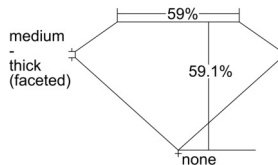

GIA®

FACSIMILE

GIA REPORT 1508560075

Verify this report at GIA.edu

GIA NATURAL DIAMOND DOSSIER®

October 04, 2024
GIA Report Number 1508560075
Shape and Cutting Style ..... Heart Brilliant
Measurements ..... 5.39 x 6.19 x 3.66 mm

GRADING RESULTS

Carat Weight ..... 0.71 carat
Color Grade ..... F
Clarity Grade VS1

ADDITIONAL GRADING INFORMATION

Polish ..... Excellent
Symmetry ..... Excellent
Fluorescence ..... None
Clarity Characteristics ..... Feather
Inscription(s): GIA 1508560075

PROPORTIONS

Profile not to actual proportions

GRADING SCALES

GIA COLOR SCALE		GIA CLARITY SCALE			
COLORLESS	D	VERY VERY SLIGHTLY INCLUDED	FLAWLESS		
	E		INTERNALLY FLAWLESS		
	F	VERY SLIGHTLY INCLUDED	VVS₁		
	G		VVS₂		
	H		VS₁		
	NEAR COLORLESS	I	SLIGHTLY INCLUDED	VS₂	
		J		SI₁	
		FAINT	K	INCLUDED	SI₂
			L		I₁
			M		I₂
VERT LIGHT	N	LIGHT	I₃		
	O				
	P				
	Q				
	R