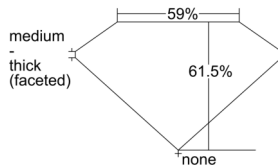

GIA®

FACSIMILE

GIA REPORT 1505814000

Verify this report at GIA.edu

GIA NATURAL DIAMOND DOSSIER®

November 06, 2024
GIA Report Number 1505814000
Shape and Cutting Style ..... Pear Brilliant
Measurements ..... 7.07 x 4.44 x 2.73 mm

GRADING RESULTS

Carat Weight ..... 0.51 carat
Color Grade ..... F
Clarity Grade VVS2

ADDITIONAL GRADING INFORMATION

Polish ..... Excellent
Symmetry ..... Very Good
Fluorescence ..... None
Clarity Characteristics ..... Pinpoint
Inscription(s): GIA 1505814000

PROPORTIONS

Profile not to actual proportions

GRADING SCALES

GIA COLOR SCALE		GIA CLARITY SCALE			
COLORLESS	D	VERY VERY SLIGHTLY INCLUDED	FLAWLESS		
	E		INTERNALLY FLAWLESS		
	F	VERY SLIGHTLY INCLUDED	VVS₁		
	G		VVS₂		
	H		VS₁		
	NEAR COLORLESS	I	SLIGHTLY INCLUDED	VS₂	
		J		SI₁	
		FAINT	K	INCLUDED	SI₂
			L		I₁
			M		I₂
VERT LIGHT	N	LIGHT	I₃		
	O				
	P				
	Q				
	R